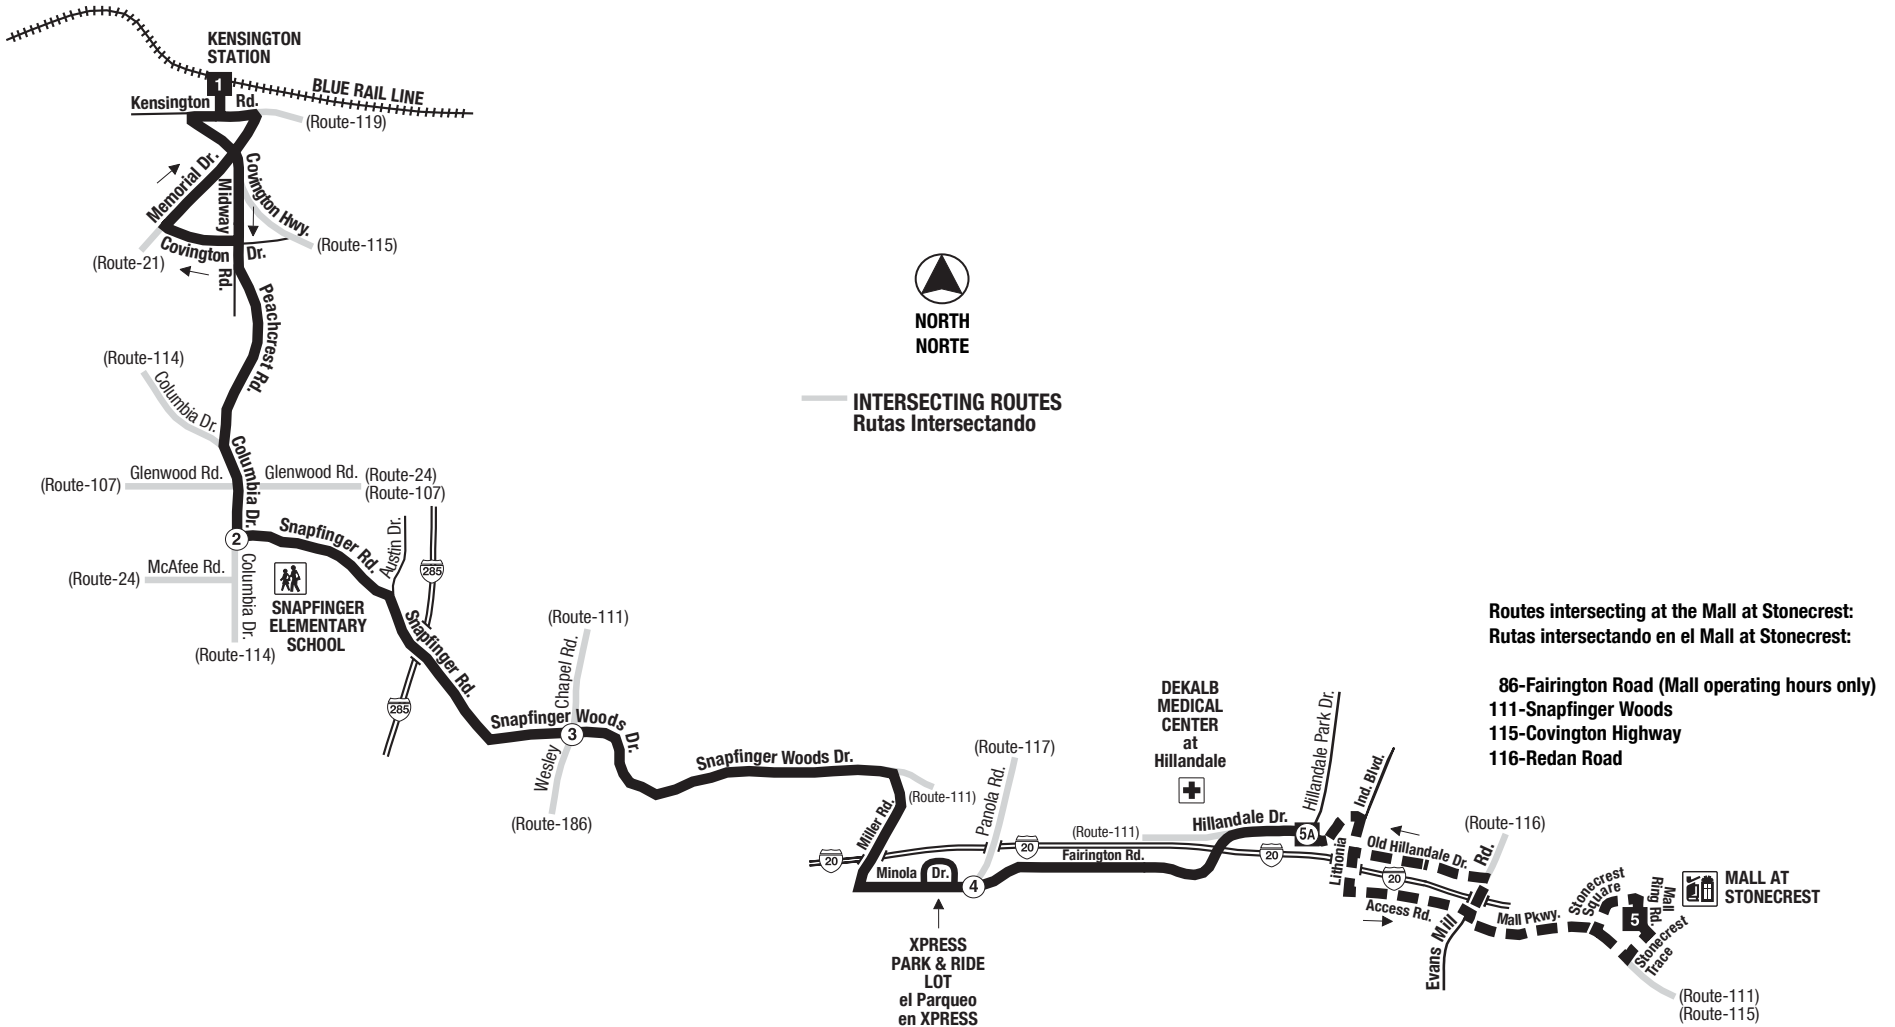

**Routes intersecting at Kensington Station:**  
**Rutas intersectando en la Estación Kensington:**

- 21-Memorial Drive
- 86-Fairington Road
- 115-Covington Highway
- 119-Hairston Road/Stone Mountain Village
- 121-Memorial Drive/North Hairston Road
- 125-Clarkston
- 221-Memorial Drive Limited (Weekdays-Peak Only)

INTERSECTING ROUTES  
 Rutas Intersectando

**Routes intersecting at the Mall at Stonecrest:**  
**Rutas intersectando en el Mall at Stonecrest:**

- 86-Fairington Road (Mall operating hours only)
- 111-Snapfinger Woods
- 115-Covington Highway
- 116-Redan Road

**Routes intersecting at Xpress Park & Ride (Panola Road):**  
**Rutas intersectando en el Parqueadero Xpress (Panola Road) :**

- 86-Fairington Road
- 117-Rockbridge Road/Panola Road
- Xpress